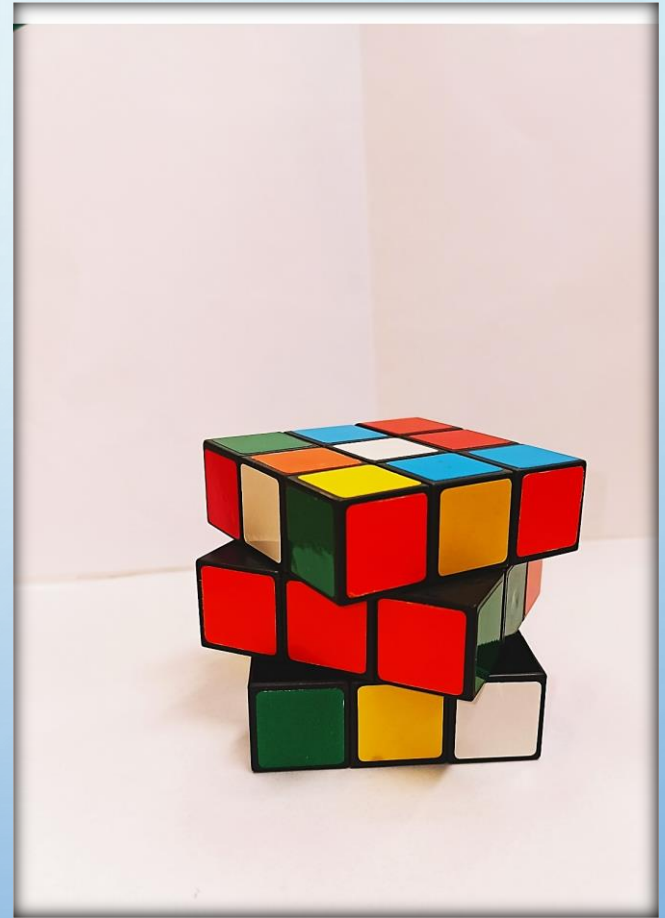

# WIRTUALNA GALERIA SZTUKI SP3 KONIN SP3 ВІРТУАЛЬНА ГАЛЕРЕЯ КОНІН

The background is a light blue gradient. In the top-left and bottom-right corners, there are several realistic-looking water droplets of various sizes, some overlapping. The droplets have highlights and shadows, giving them a three-dimensional appearance.

**“PATRZ OCZYMA, FOTOGRAFUJ SERCEM”**

David DuChemin

**PRZEKAZ IDEI I MYŚLI W FOTOGRAFII –  
ORYGINALNE ZDJĘCIE KREACYJNE.  
ŚWIATŁO W FOTOGRAFII.**

KL.VII

The background is a light blue gradient with several realistic water droplets of various sizes scattered across it. The droplets have highlights and shadows, giving them a three-dimensional appearance.