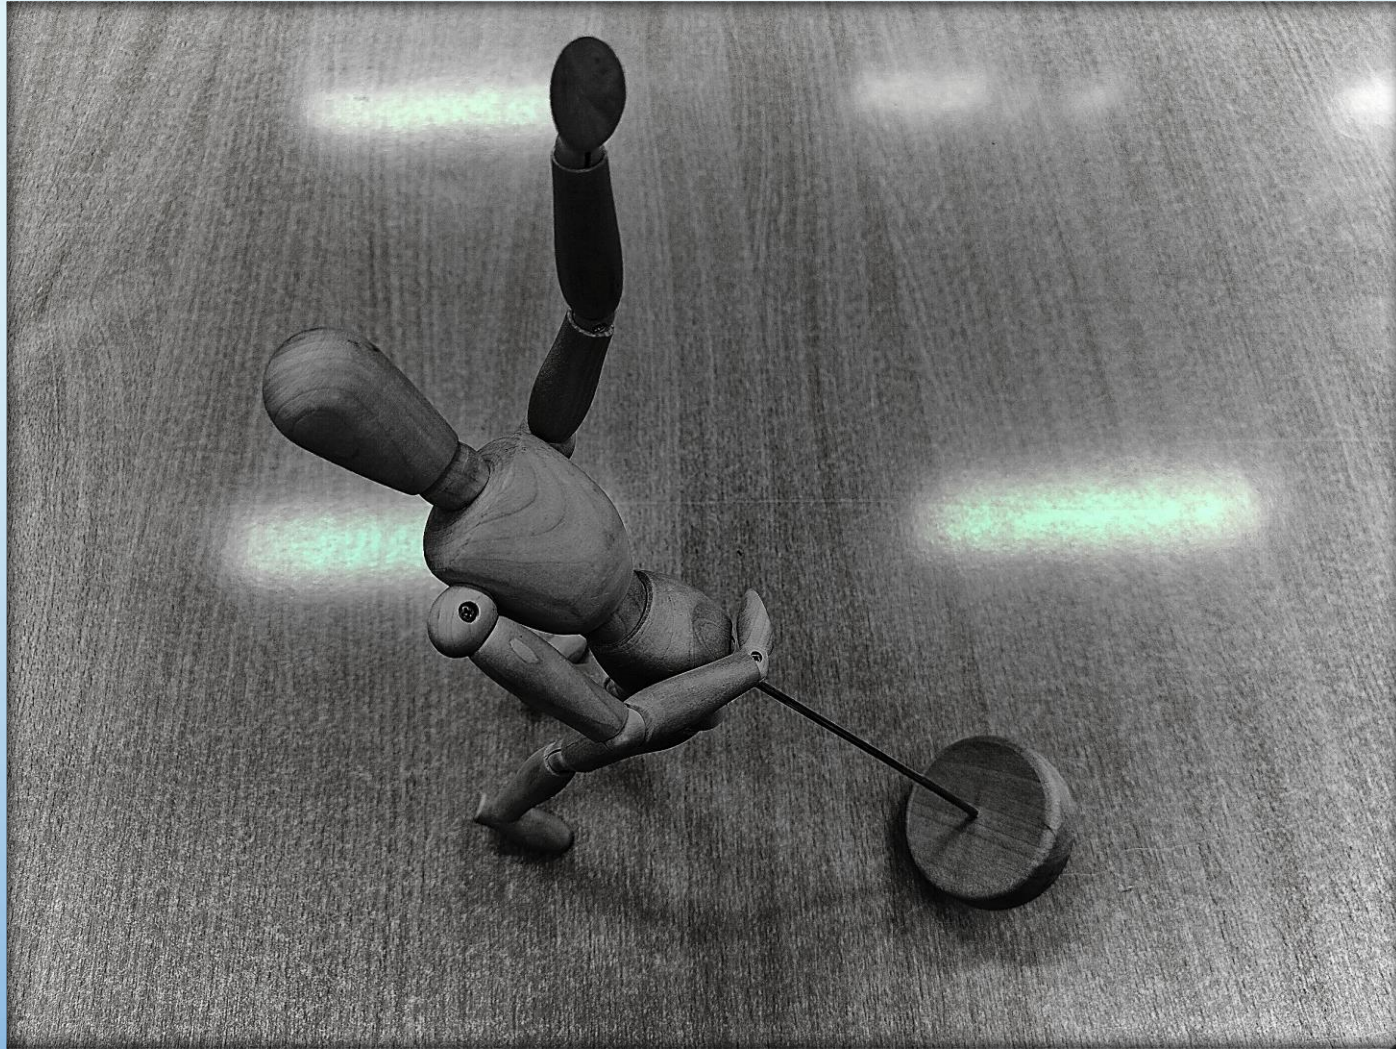

# WIRTUALNA GALERIA SZTUKI SP3 KONIN SP3 ВІРТУАЛЬНА ГАЛЕРЕЯ КОНІН

The background is a light blue gradient. In the top-left and bottom-right corners, there are several realistic-looking water droplets of various sizes, some overlapping. The droplets have highlights and shadows, giving them a three-dimensional appearance.

**“PATRZ OCZYMA, FOTOGRAFUJ SERCEM”**

David DuChemin

**PRZEKAZ IDEI I MYŚLI W FOTOGRAFII –  
ORYGINALNE ZDJĘCIE KREACYJNE.  
ŚWIATŁO W FOTOGRAFII.**

KL.VII

The background is a light blue gradient with several realistic water droplets of various sizes scattered across it. The droplets have highlights and shadows, giving them a three-dimensional appearance.