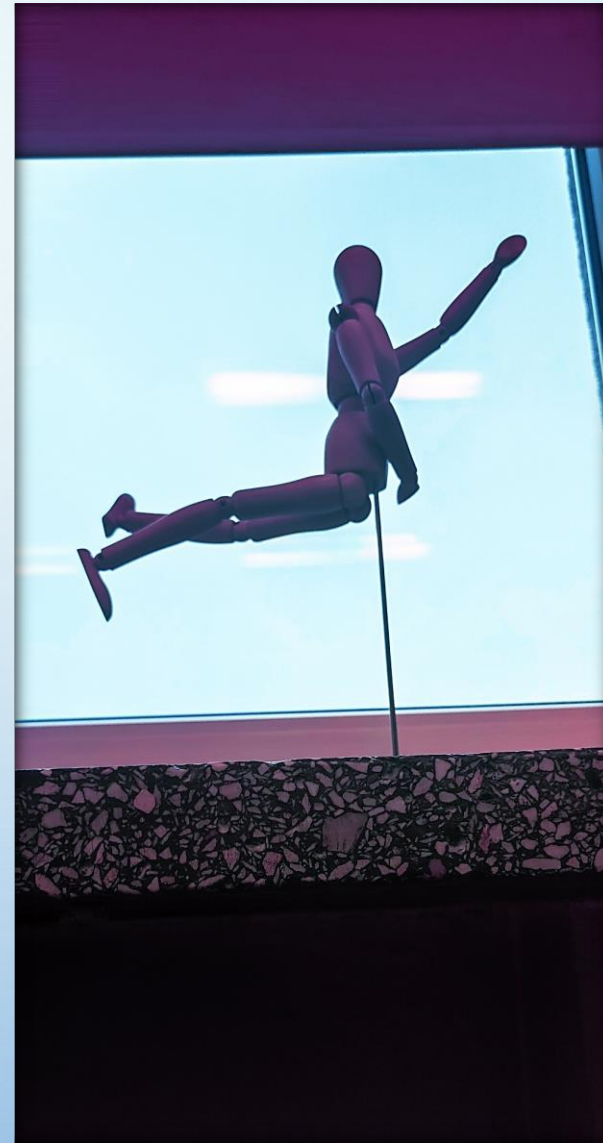

# WIRTUALNA GALERIA SZTUKI SP3 KONIN SP3 ВІРТУАЛЬНА ГАЛЕРЕЯ КОНІН

The background is a light blue gradient. In the top-left and bottom-right corners, there are several realistic-looking water droplets of various sizes, some overlapping. The droplets have highlights and shadows, giving them a three-dimensional appearance.

**“PATRZ OCZYMA, FOTOGRAFUJ SERCEM”**

David DuChemin

**PRZEKAZ IDEI I MYŚLI W FOTOGRAFII –  
ORYGINALNE ZDJĘCIE KREACYJNE.  
ŚWIATŁO W FOTOGRAFII.**

KL.VII

The background is a light blue gradient with several realistic water droplets of various sizes scattered across it. The droplets have highlights and shadows, giving them a three-dimensional appearance.